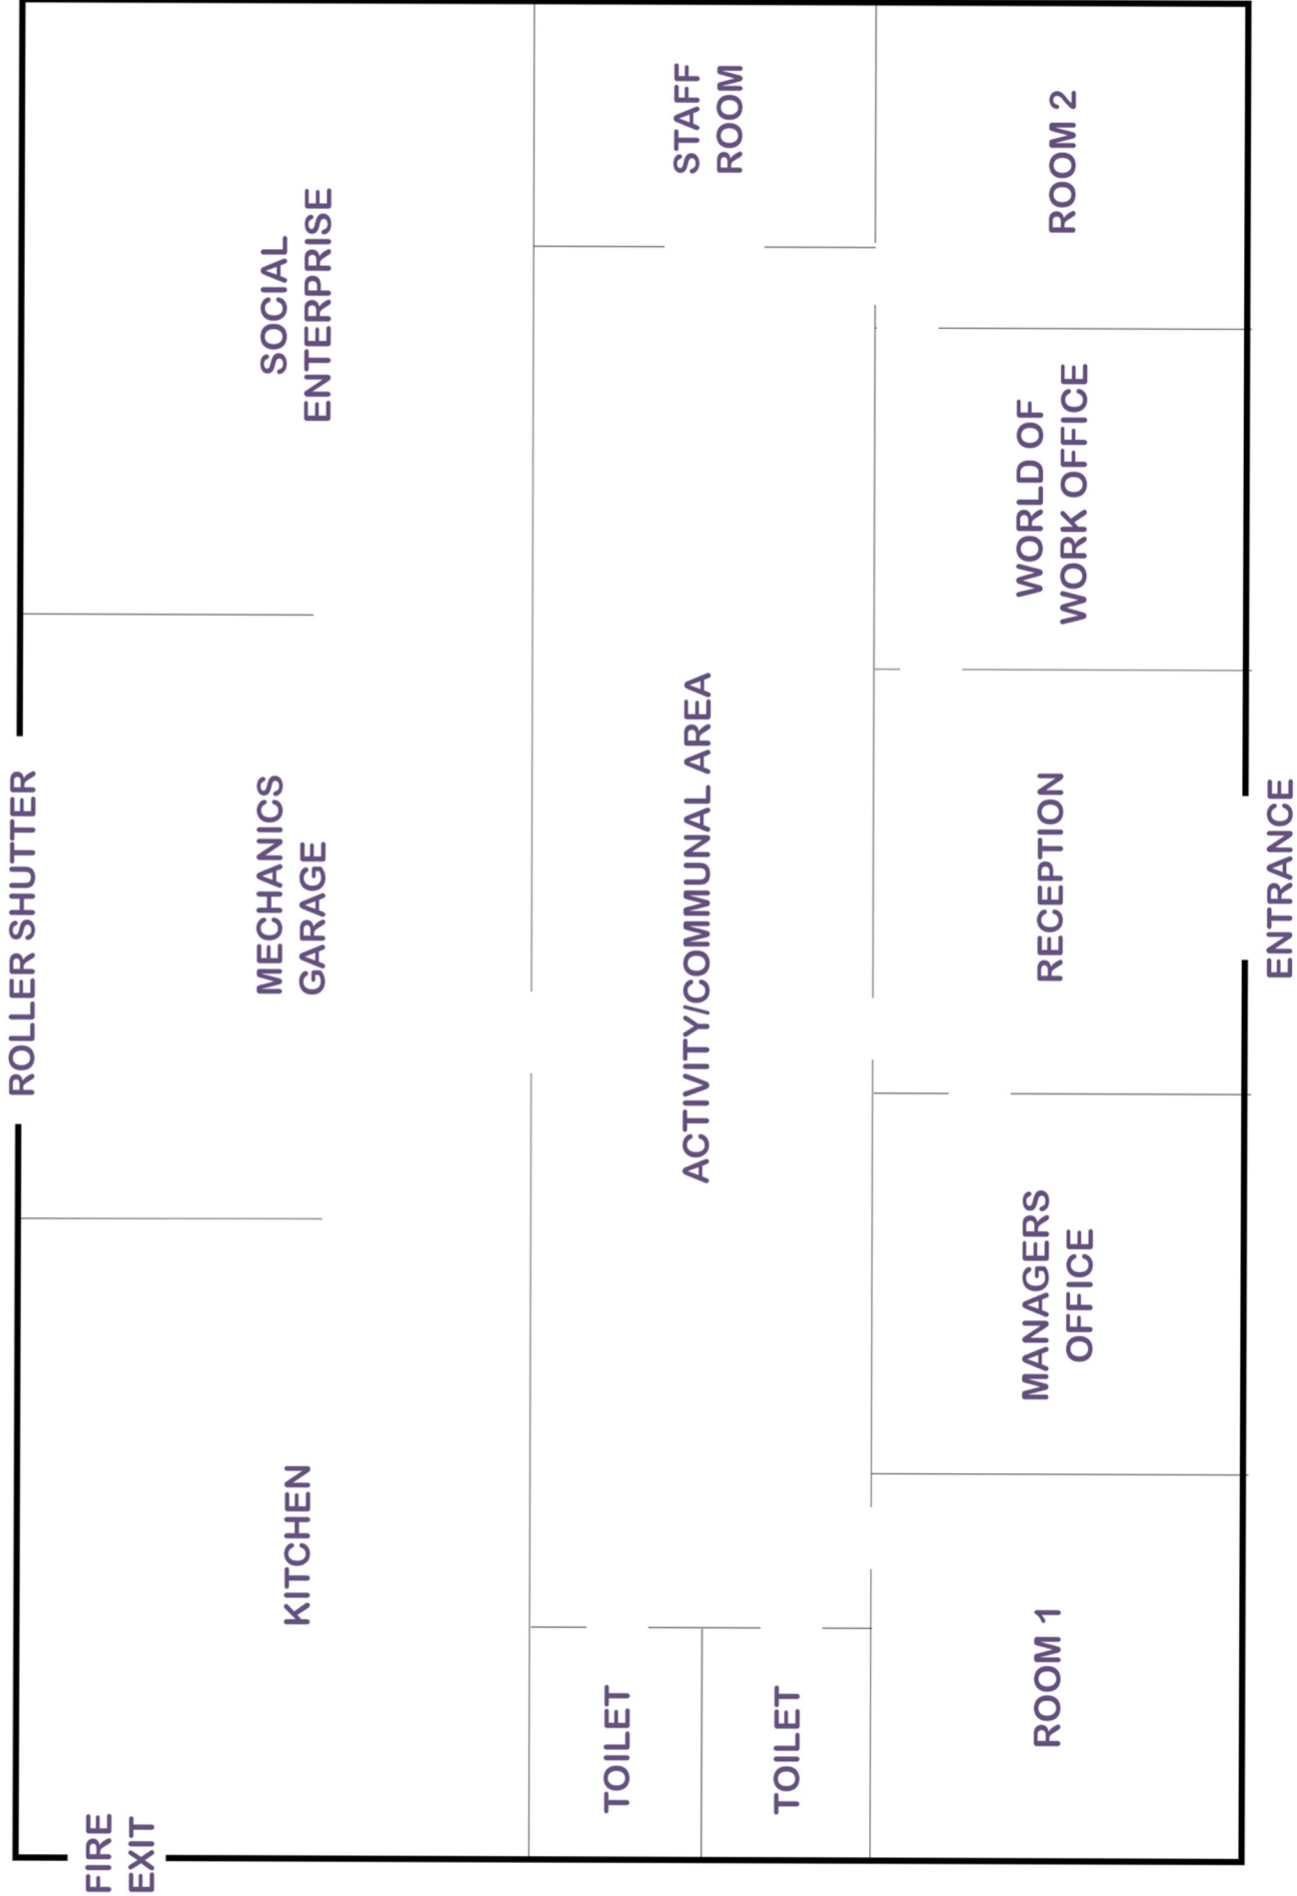

NUMERACY,  
PERFORMING  
ARTS, INTERNET  
SAFETY, EXERCISE,  
LIFE SKILLS, CAR  
MECHANICS, CAR  
VALETING, MEDIA,  
LANGUAGE &  
COMMUNICATION,  
SOCIAL  
ENTERPRISE + more

FIRE  
EXIT

ROLLER SHUTTER

KITCHEN

MECHANICS  
GARAGE

SOCIAL  
ENTERPRISE

TOILET

STAFF  
ROOM

ACTIVITY/COMMUNAL AREA

TOILET

ROOM 1

MANAGERS  
OFFICE