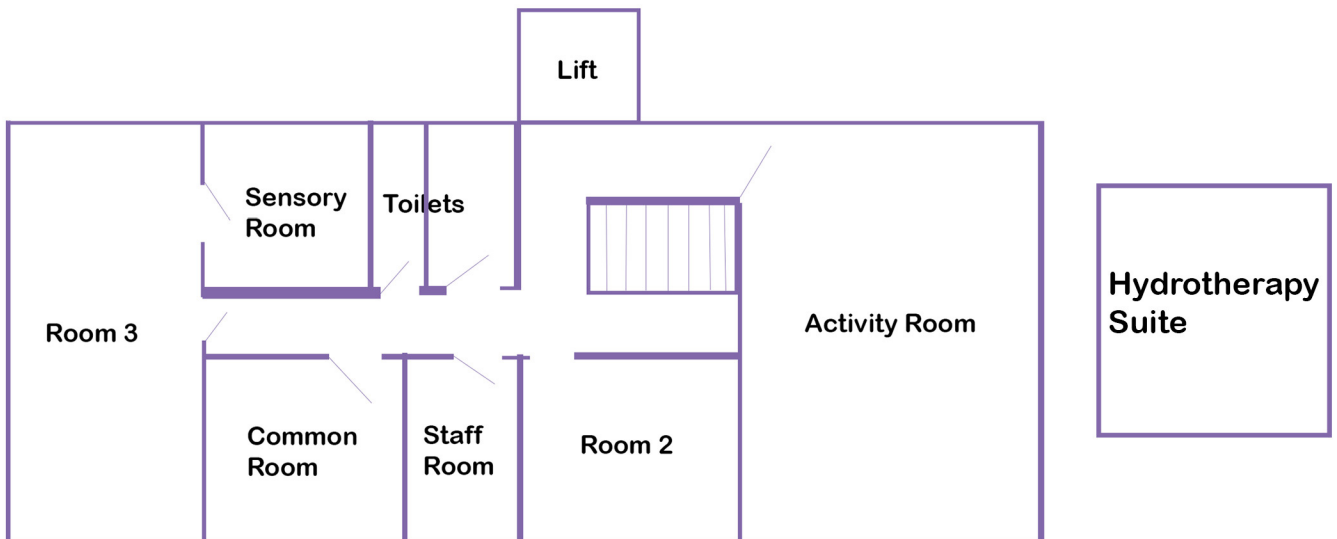

The centre, which is set across 2 floors, is fully accessible for all, thanks to our wheelchair friendly lift.

The reputation of delivering services to those with complex needs has been second to none in the Peterborough area. Consistency and routine has enabled the individuals we support to flourish and reach their full potential.

NUMERACY,
PERFORMING
ARTS, PARACHUTE
GAMES, PHYSIO,
EDUCATION, CAR
VALETING, LIFE
SKILLS, THERAPY,
LANGUAGE &
COMMUNICATION,
REMOTE SWITCH
WORK, + more

HHG CHARFORD HOUSE

Ground Floor

First Floor

CONTACT

The Helping Hands Group
Charford House
Padholme Road East
Peterborough
PE1 5XL